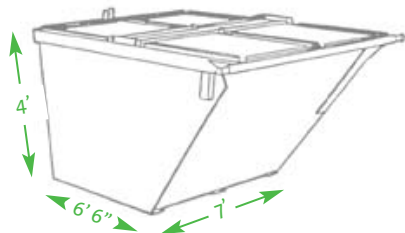

### Customized service plans

Veolia Environmental Services tailors our services to meet your specific needs.

1-Cubic Yard

2-Cubic Yard

4-Cubic Yard

6-Cubic Yard

8-Cubic Yard

**Veolia ES Solid Waste**  
125 South 84th Street, Suite 200  
Milwaukee, WI 53214  
Tel: 1-800-372-1020  
Fax: 414-479-7400  
[www.VeoliaES.com](http://www.VeoliaES.com)