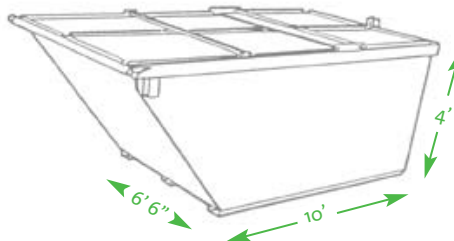

### Customized service plans

Veolia Environmental Services tailors our services to meet your specific needs.

1-Cubic Yard

2-Cubic Yard

4-Cubic Yard

6-Cubic Yard

8-Cubic Yard

**Veolia ES Solid Waste**  
125 South 84th Street, Suite 200  
Milwaukee, WI 53214  
Tel: 1-800-372-1020  
Fax: 414-479-7400  
[www.VeoliaES.com](http://www.VeoliaES.com)