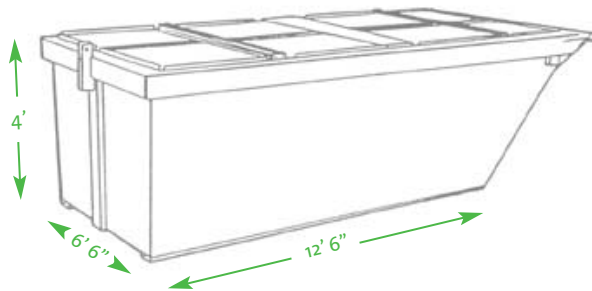

### Customized service plans

Veolia Environmental Services tailors our services to meet your specific needs.

1-Cubic Yard

2-Cubic Yard

4-Cubic Yard

6-Cubic Yard

8-Cubic Yard

**Veolia ES Solid Waste**  
125 South 84th Street, Suite 200  
Milwaukee, WI 53214  
Tel: 1-800-372-1020  
Fax: 414-479-7400  
[www.VeoliaES.com](http://www.VeoliaES.com)