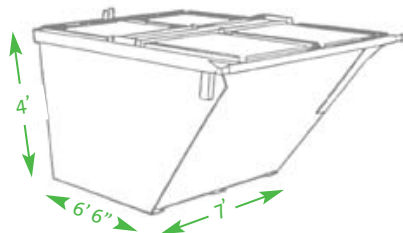

Veolia Environmental Services analyzes your various waste disposal methods and procedures with your budgeting needs in mind.

1-Cubic Yard

2-Cubic Yard

4-Cubic Yard

6-Cubic Yard

8-Cubic Yard

Veolia ES Solid Waste
125 South 84th Street, Suite 200
Milwaukee, WI 53214
Tel: 1-800-372-1020
Fax: 414-479-7400
www.VeoliaES.com