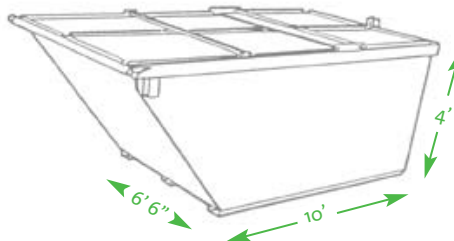

Veolia Environmental Services analyzes your various waste disposal methods and procedures with your budgeting needs in mind.

1-Cubic Yard

2-Cubic Yard

4-Cubic Yard

6-Cubic Yard

8-Cubic Yard

Veolia ES Solid Waste
125 South 84th Street, Suite 200
Milwaukee, WI 53214
Tel: 1-800-372-1020
Fax: 414-479-7400
www.VeoliaES.com