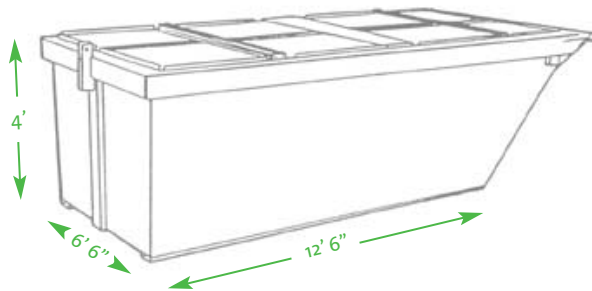

Veolia Environmental Services analyzes your various waste disposal methods and procedures with your budgeting needs in mind.

1-Cubic Yard

2-Cubic Yard

4-Cubic Yard

6-Cubic Yard

8-Cubic Yard

Veolia ES Solid Waste
125 South 84th Street, Suite 200
Milwaukee, WI 53214
Tel: 1-800-372-1020
Fax: 414-479-7400
www.VeoliaES.com