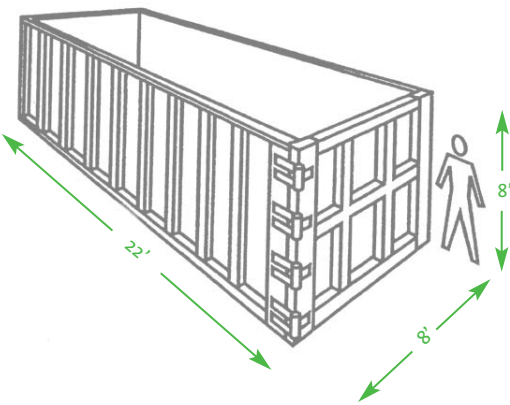

20-Yard Open-top Container

30-Yard Open-top Container

40-Yard Open-top Container

Stationary Compactor
with dock installation

Self-Contained Compactor

Stationary Compactor
with thru-the-wall security chute

Veolia ES Solid Waste
125 South 84th Street, Suite 200
Milwaukee, WI 53214
Tel: 1-800-372-1020
Fax: 414-479-7400
www.VeoliaES.com