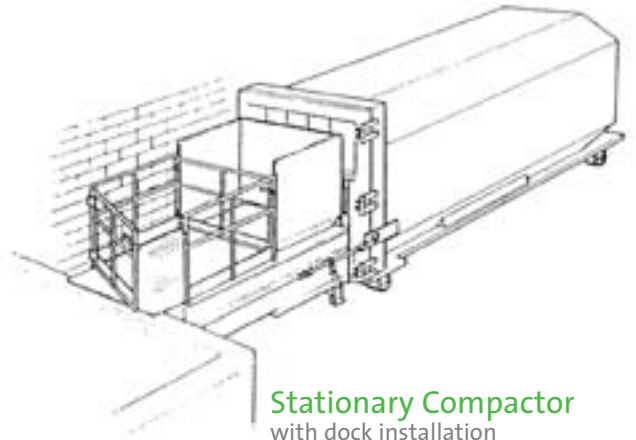

20-Yard Open-top Container

30-Yard Open-top Container

40-Yard Open-top Container

Stationary Compactor
with dock installation

Self-Contained Compactor

Stationary Compactor
with thru-the-wall security chute

Veolia ES Solid Waste
125 South 84th Street, Suite 200
Milwaukee, WI 53214
Tel: 1-800-372-1020
Fax: 414-479-7400
www.VeoliaES.com