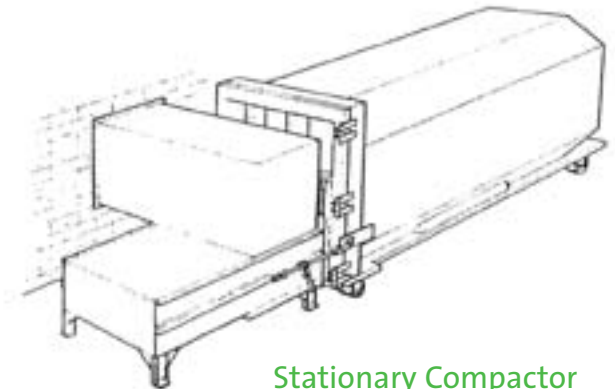

20-Yard Open-top Container

30-Yard Open-top Container

40-Yard Open-top Container

Stationary Compactor
with dock installation

Self-Contained Compactor

Stationary Compactor
with thru-the-wall security chute

Veolia ES Solid Waste
125 South 84th Street, Suite 200
Milwaukee, WI 53214
Tel: 1-800-372-1020
Fax: 414-479-7400
www.VeoliaES.com