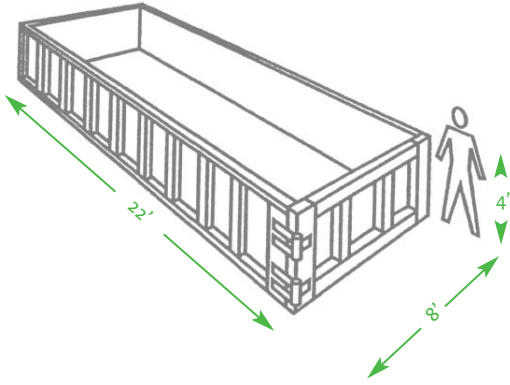

20-Yard Open-top Container

30-Yard Open-top Container

40-Yard Open-top Container

Stationary Compactor
with dock installation

Self-Contained Compactor

Stationary Compactor
with thru-the-wall security chute

Veolia ES Solid Waste
125 South 84th Street, Suite 200
Milwaukee, WI 53214
Tel: 1-800-372-1020
Fax: 414-479-7400
www.VeoliaES.com