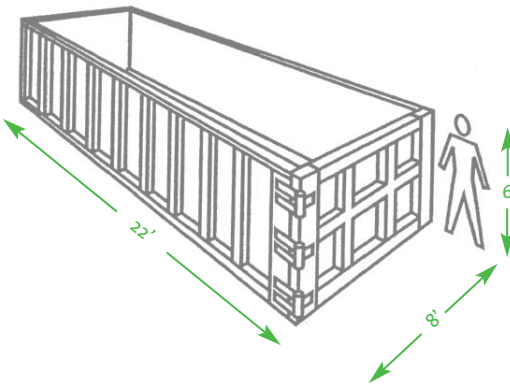

20-Yard Open-top Container

30-Yard Open-top Container

40-Yard Open-top Container

Stationary Compactor
with dock installation

Self-Contained Compactor

Stationary Compactor
with thru-the-wall security chute

Veolia ES Solid Waste
125 South 84th Street, Suite 200
Milwaukee, WI 53214
Tel: 1-800-372-1020
Fax: 414-479-7400
www.VeoliaES.com